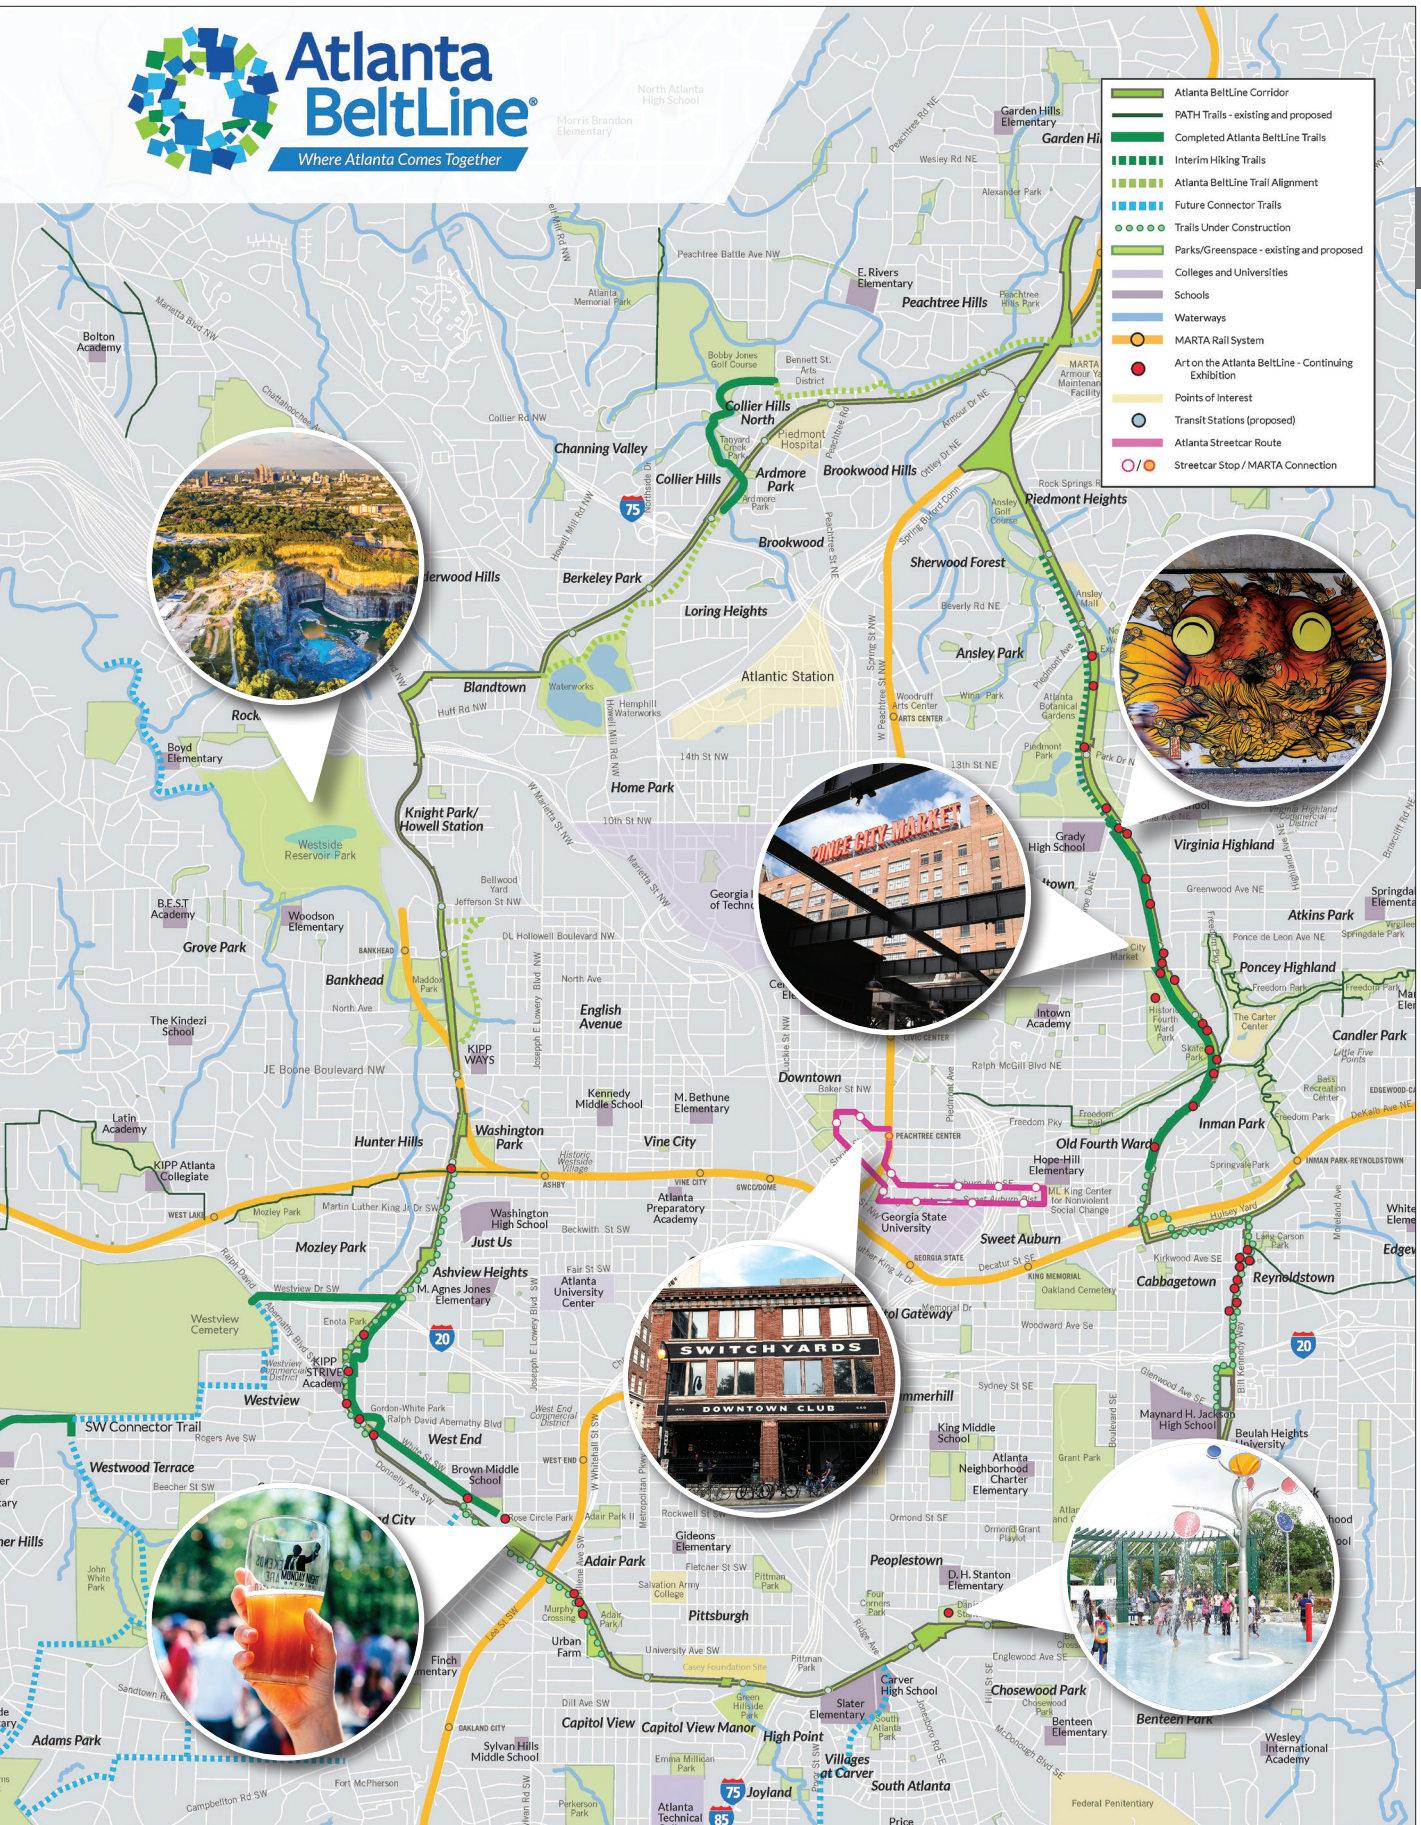

Atlanta BeltLine®

Where Atlanta Comes Together

- Atlanta BeltLine Corridor
- PATH Trails - existing and proposed
- Completed Atlanta BeltLine Trails
- Interim Hiking Trails
- Atlanta BeltLine Trail Alignment
- Future Connector Trails
- Trails Under Construction
- Parks/Greenspace - existing and proposed
- Colleges and Universities
- Schools
- Waterways
- MARTA Rail System
- Art on the Atlanta BeltLine - Continuing Exhibition
- Points of Interest
- Transit Stations (proposed)
- Atlanta Streetcar Route
- Streetcar Stop / MARTA Connection

DESTINATION 2017: ATLANTA
BY ALDO NAHED